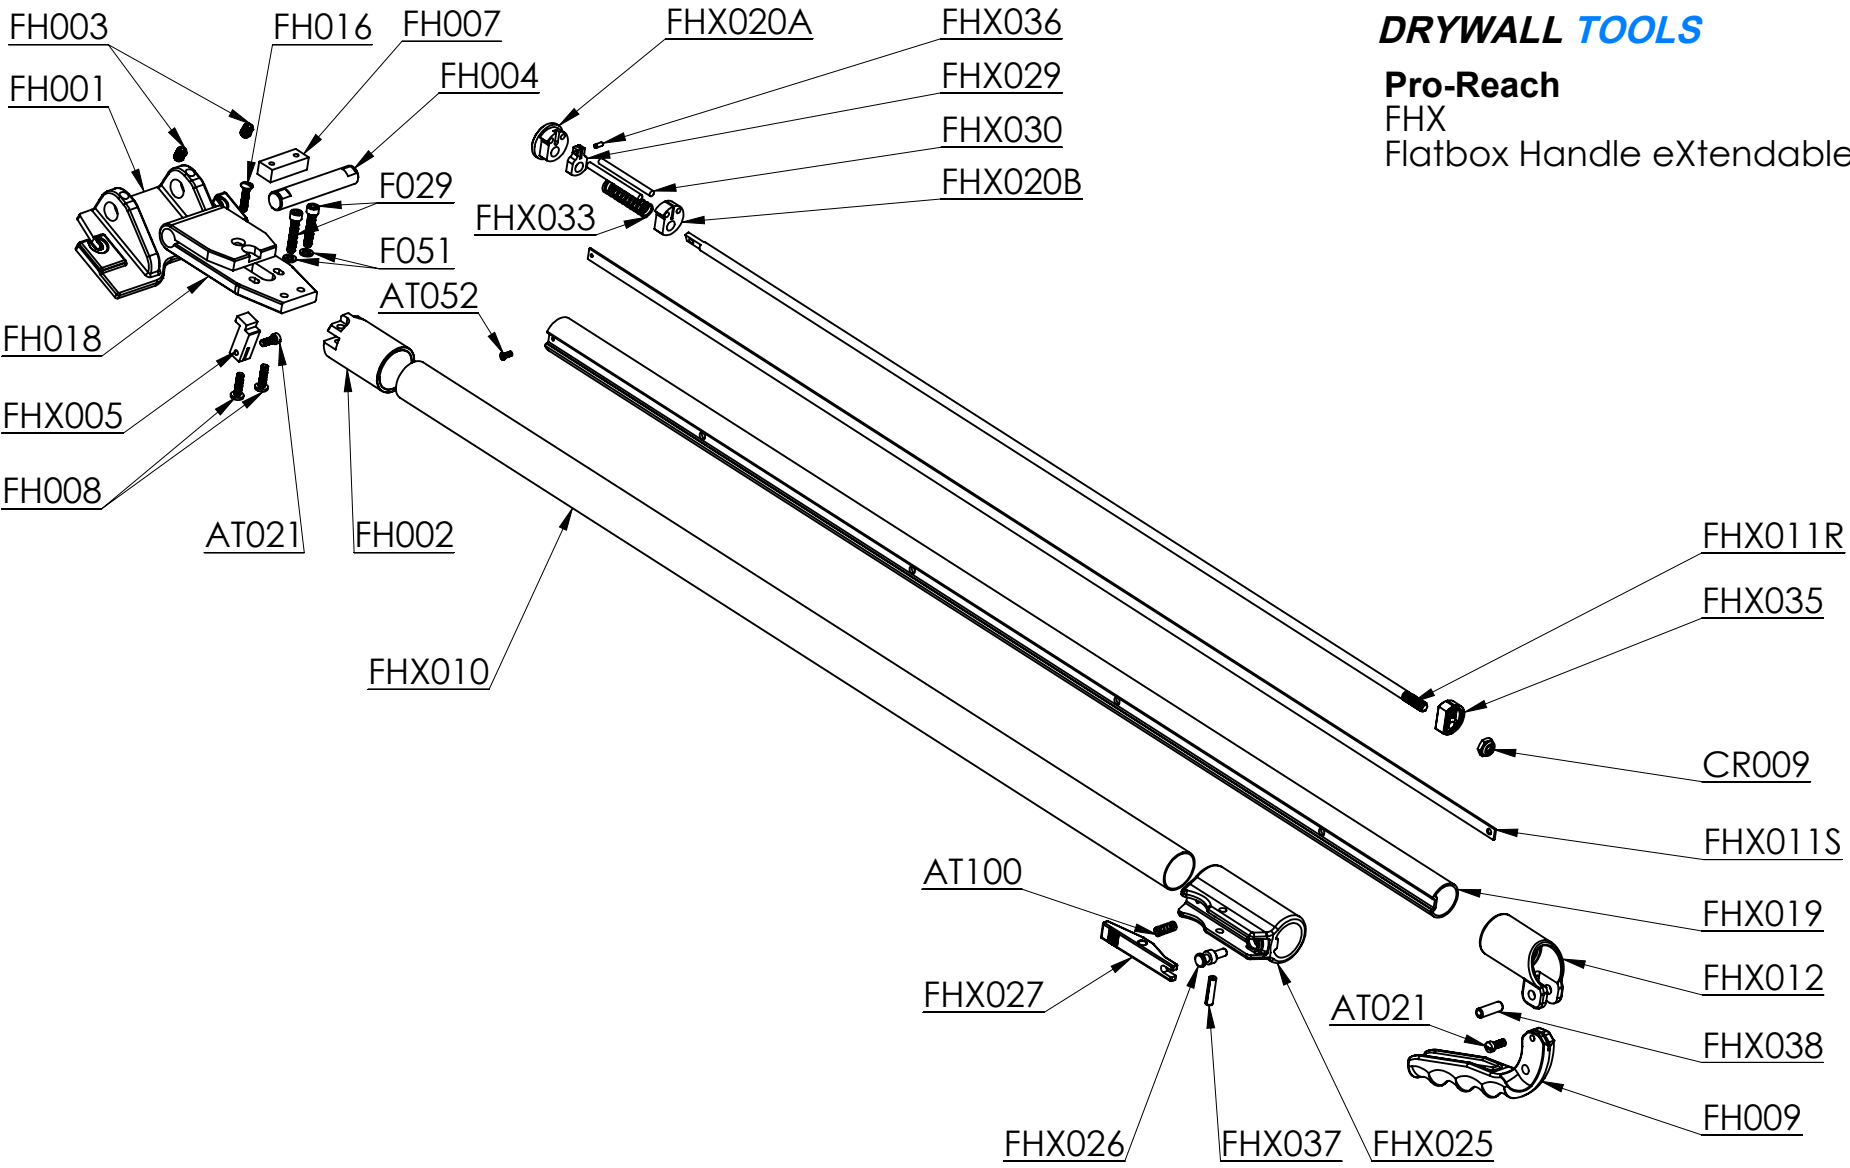

# TAPEPRO

## DRYWALL TOOLS

**Pro-Reach**  
 FHX  
 Flatbox Handle eXtendable

Correct as at 2015